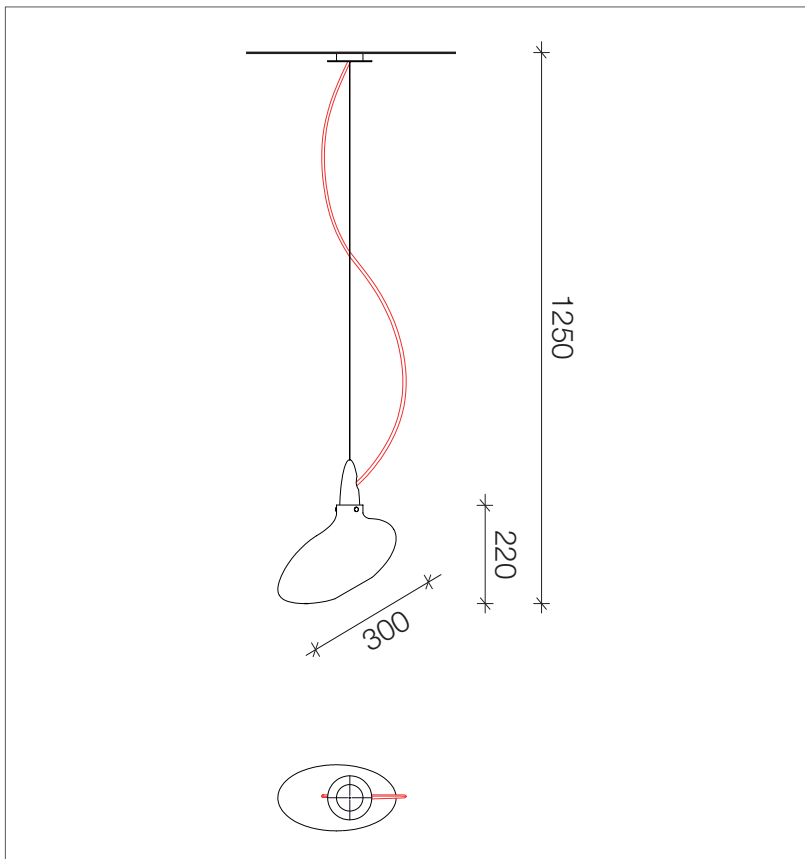

The unusual elliptical shape which remembers an orbital route, together with the decentralized anchorage point confer to ORBIT a feeling of mutable immobility. Available in a unique dimension 30 cm and H. 22 cm. The original design is completed by the characteristic power cable covered by red fabric. ORBIT, thanks to its dynamic lines, allows the creation of compositions and original games of light. The collection ORBIT is composed of several suspension compositions, floor lamp and table lamp that makes the system proper for the use in large spaces, too.

DESCRIPTION

Suspension lamp with direct and indirect light.  
Glass diffusor.  
Painted metal structure.  
Suspended by steel cable.  
Red decorative electric cable.

FINISHES

STANDARD	SPECIAL
White Fading	Gold
Black Fading	Rose Gold
	Nickel Black

Article	Colour Temperature (K)	Power (W)	Nominal Flux	Measures (cm)	Weight (kg)
Orbit	3.000 K	7W	540 lm	30 x 125	1,0

CE IP 20

CODE CREATION

MODEL

FINISHES

LDDORB - orbit

- 1 - white fading
- 2 - black fading
- 3 - black nickel
- 4 - rose gold
- 5 - gold