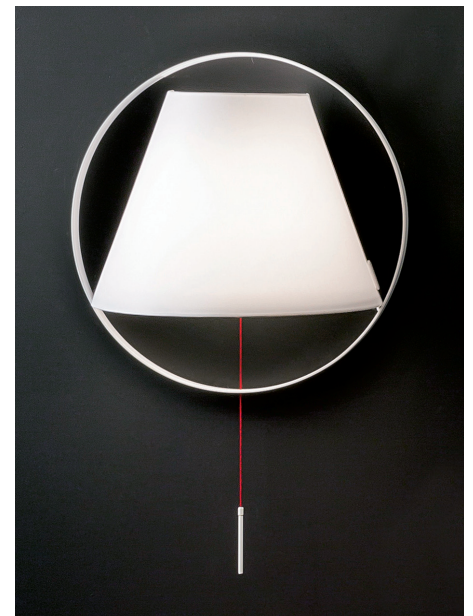

The E\_MOTION light collection is characterized by pure and essential lines: the circle, symbol of geometric perfection, incorporates the archetype of the conical lampshade. The name joins two conceptual ideas that directed the project research: "E" like emotion and "\_MOTION" like movement to indicate the close relationship between emotion and movement.

DESCRIPTION

Wall lamp with indirect light.  
Cotton and pvc lampshade.  
Disc in opaque PMMA.  
Painted metal structure. Suspended with steel cable.  
Red decorative electric cable.

FINISHES

STANDARD	SPECIAL
White	Copper Matt
Black	Gold Matt
Tan	

Article	Colour Temperature (K)	Power (W)	Nominal Flux	Measures (cm)	Weight (kg)
Wall - Ø45	3.000 K	9W (1x E27)	806 lm	45x45x22,5	2,2

This luminaire is compatible with bulbs of this energy classes: **A++**, **A+**, **A**