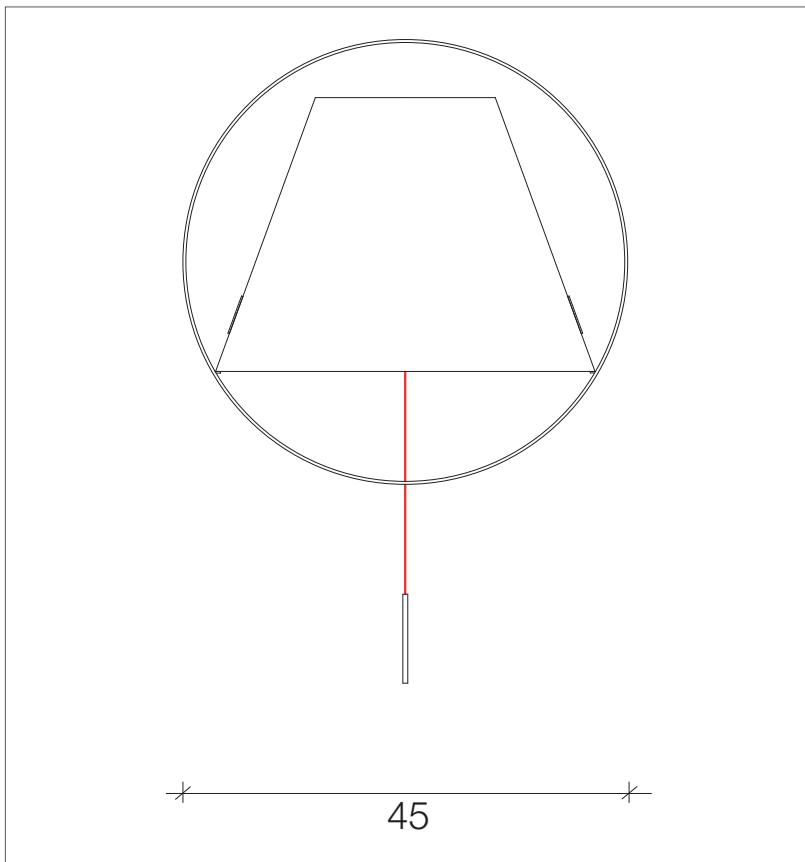

The E\_MOTION light collection is characterized by pure and essential lines: the circle, symbol of geometric perfection, incorporates the archetype of the conical lampshade. The name joins two conceptual ideas that directed the project research: "E" like emotion and "\_MOTION" like movement to indicate the close relationship between emotion and movement.

DESCRIPTION

Wall lamp with indirect light.  
Cotton and pvc lampshade.  
Disc in opaque PMMA.  
Painted metal structure. Suspended with steel cable.  
Red decorative electric cable.

FINISHES

STANDARD	SPECIAL
White	Copper Matt
Black	Gold Matt
Tan	

Article	Colour Temperature (K)	Power (W)	Nominal Flux	Measures (cm)	Weight (kg)
Wall - Ø45	3.000 K	9W (1x E27)	806 lm	45x45x22,5	2,2

This luminaire is compatible with bulbs of this energy classes: **A++**, **A+**, **A**