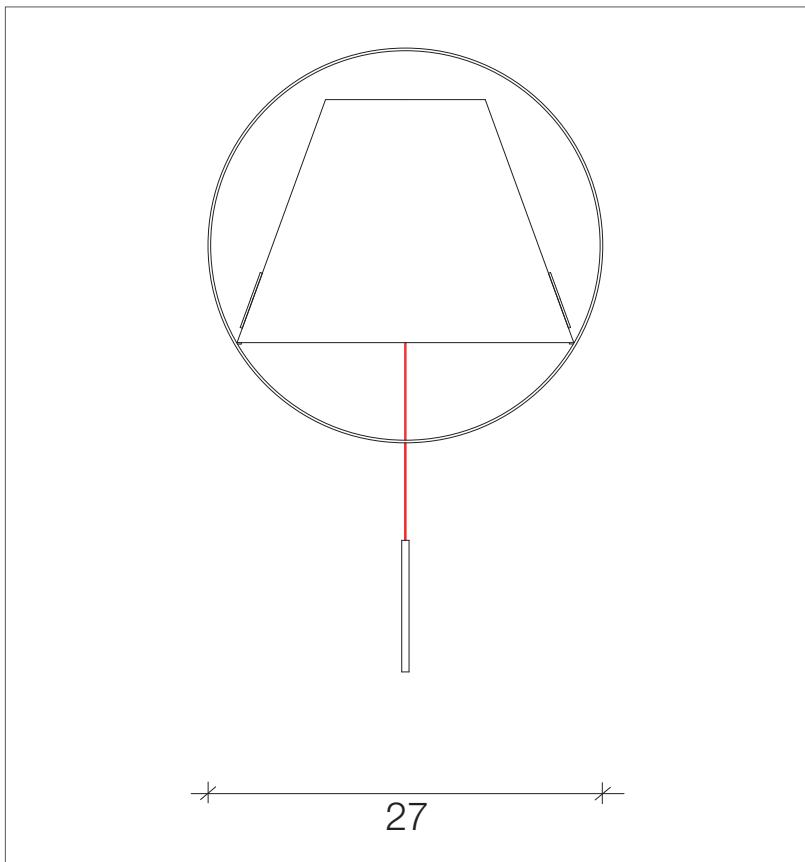

The E_MOTION light collection is characterized by pure and essential lines: the circle, symbol of geometric perfection, incorporates the archetype of the conical lampshade. The name joins two conceptual ideas that directed the project research: "E" like emotion and "_MOTION" like movement to indicate the close relationship between emotion and movement.

DESCRIPTION

Wall lamp with indirect light.
Cotton and pvc lampshade.
Disc in opaque PMMA.
Painted metal structure. Suspended with steel cable.
Red decorative electric cable.

FINISHES

STANDARD	SPECIAL
White	Copper Matt
Black	Gold Matt
Tan	

Article	Colour Temperature (K)	Power (W)	Nominal Flux	Measures (cm)	Weight (kg)
Wall - Ø27	3.000 K	4W (1x E14)	250 lm	27x27x13,5	0,9

This luminaire is compatible with bulbs of this energy classes:

This luminaire is sell with LED bulb in energy class: **A+**