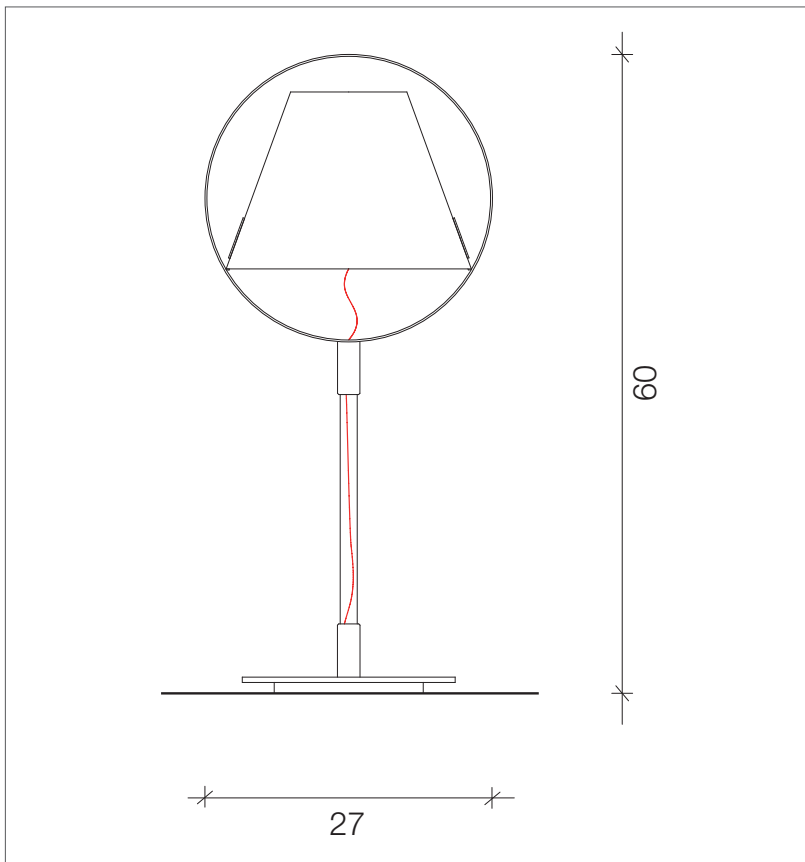

The E_MOTION light collection is characterized by pure and essential lines: the circle, symbol of geometric perfection, incorporates the archetype of the conical lampshade. The name joins two conceptual ideas that directed the project research: "E" like emotion and "_MOTION" like movement to indicate the close relationship between emotion and movement.

DESCRIPTION

Table lamp with indirect light.
Cotton and pvc lampshade.
Disc in opaque PMMA.
Painted metal structure. Suspended with steel cable.
Red decorative electric cable.

FINISHES

STANDARD		SPECIAL	
	White		Copper Matt
	Black		Gold Matt
	Tan		

Article	Colour Temperature (K)	Power (W)	Nominal Flux	Measures (cm)	Weight (kg)
Table	3.000 K	4W (1x E14)	250 lm	27x27x60	3,5

This luminaire is compatible with bulbs of this energy classes:

This luminaire is sell with LED bulb in energy class: **A+**