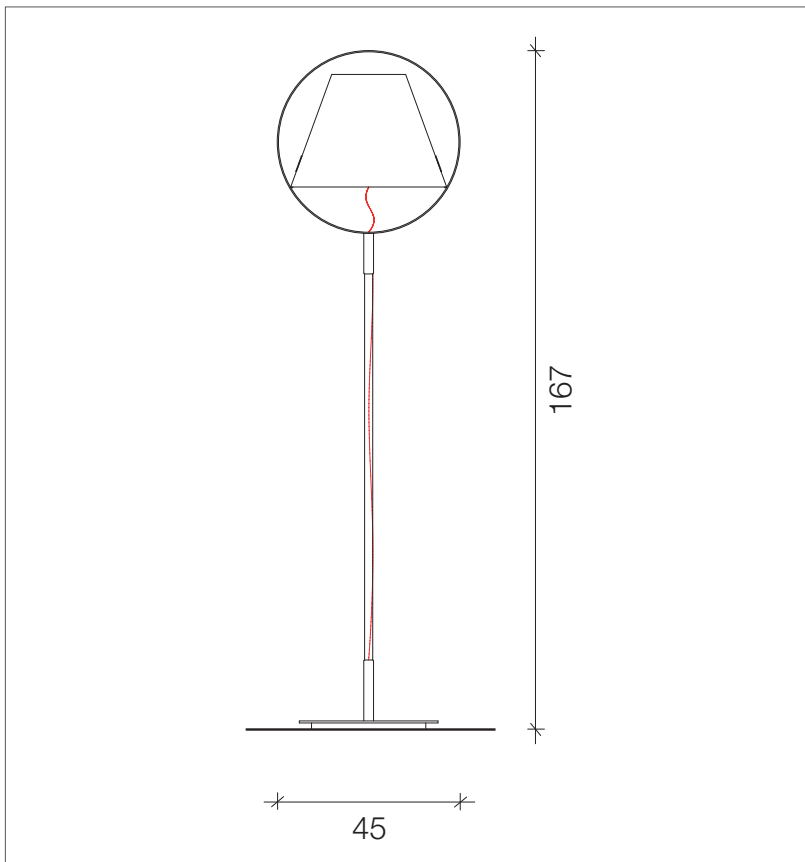

The E\_MOTION light collection is characterized by pure and essential lines: the circle, symbol of geometric perfection, incorporates the archetype of the conical lampshade. The name joins two conceptual ideas that directed the project research: "E" like emotion and "\_MOTION" like movement to indicate the close relationship between emotion and movement.

DESCRIPTION

Floor lamp with indirect light.  
Cotton and pvc lampshade.  
Disc in opaque PMMA.  
Painted metal structure. Suspended with steel cable.  
Red decorative electric cable.

FINISHES

STANDARD	SPECIAL
 White	 Copper Matt
 Black	 Gold Matt
 Tan	

Article	Colour Temperature (K)	Power (W)	Nominal Flux	Measures (cm)	Weight (kg)
Floor lamp	3.000 K	9W (1x E27)	806 lm	45x45x167	8,5

 This luminaire is compatible with bulbs of this energy classes:

This luminaire is sell with LED bulb in energy class: **A+**