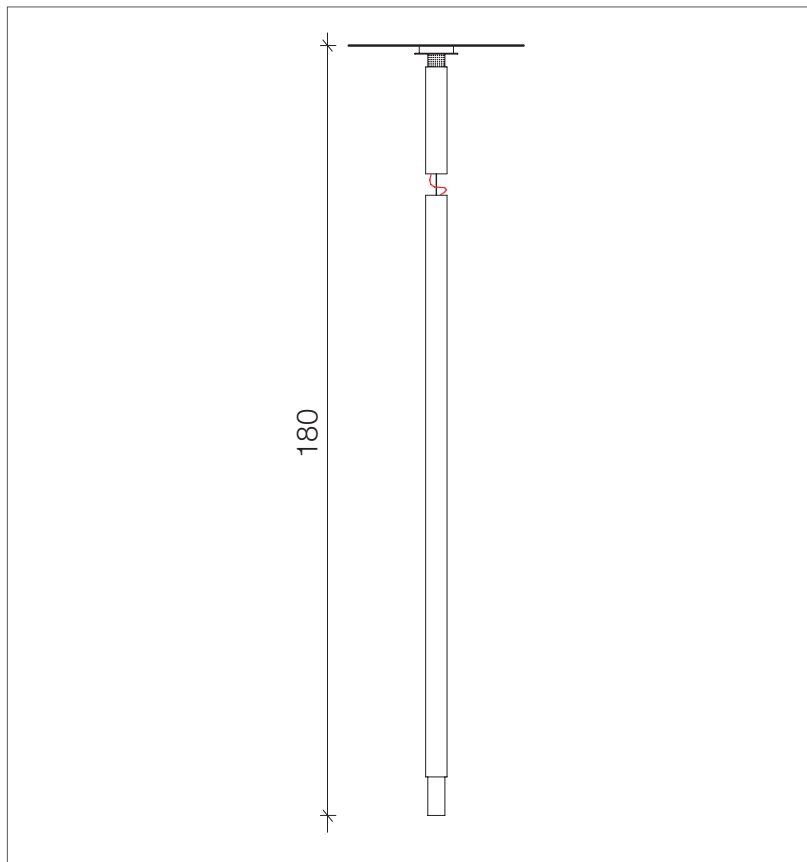

Experimentation and innovation were chosen to define this lighting fixture like a string to the definition of these lighting fixtures, this design is produced with high technology to achieve maximum performance. The LED light beam emitted aims to illuminate accurately specific areas, while the glass terminal enhances its presence in the light diffusion. The design is complemented by the characteristic textile power cord covered in red colour. Proposed in various standard finishes with ample possibilities for customization.

DESCRIPTION

Suspension lamp with direct light.
Painted metal structure.
Glass terminal element.
Red decorative electric cable.
Unique diameter Ø5 cm.

FINISHES

STANDARD	SPECIAL
White	Copper Matt
Black	Gold Matt
Tan	

Article	Colour Temperature (K)	Power (W)	Nominal Flux	Measures (cm)	Weight (kg)
Stick 180	3.000 K	5W	550 lm	Ø5 x h.180	4,2

CE IP 44

This device is equipped with integrated LED lamps.

The lamps of this device are not replaceable.

LIGHTDROPSDESIGN
STICK-180

A++
A+
A
~~B~~
~~C~~
~~D~~
~~E~~

} LED

874/2012

CODE CREATION

MODEL	FINISHES
-------	----------

LDDSTK18 - stick 180cm	1 - white 2 - black 3 - tan 4 - gold matt 5 - copper matt
------------------------	---