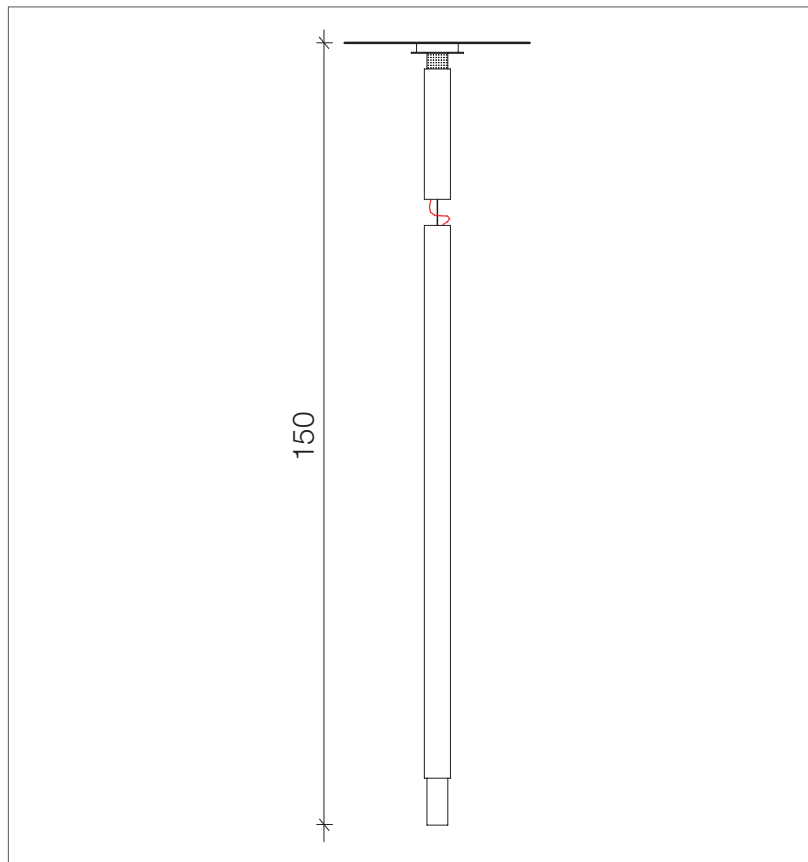

Experimentation and innovation were chosen to define this lighting fixture like a string to the definition of these lighting fixtures, this design is produced with high technology to achieve maximum performance. The LED light beam emitted aims to illuminate accurately specific areas, while the glass terminal enhances its presence in the light diffusion. The design is complemented by the characteristic textile power cord covered in red colour. Proposed in various standard finishes with ample possibilities for customization.

DESCRIPTION

Suspension lamp with direct light.  
Painted metal structure.  
Glass terminal element.  
Red decorative electric cable.  
Unique diameter Ø5 cm.

FINISHES

STANDARD	SPECIAL
White	Copper Matt
Black	Gold Matt
Tan	

Article	Colour Temperature (K)	Power (W)	Nominal Flux	Measures (cm)	Weight (kg)
Stick 150	3.000 K	5W	550 lm	Ø5 x h.150	3,8

CE IP 44

This device is equipped with integrated LED lamps.

The lamps of this device are not replaceable.