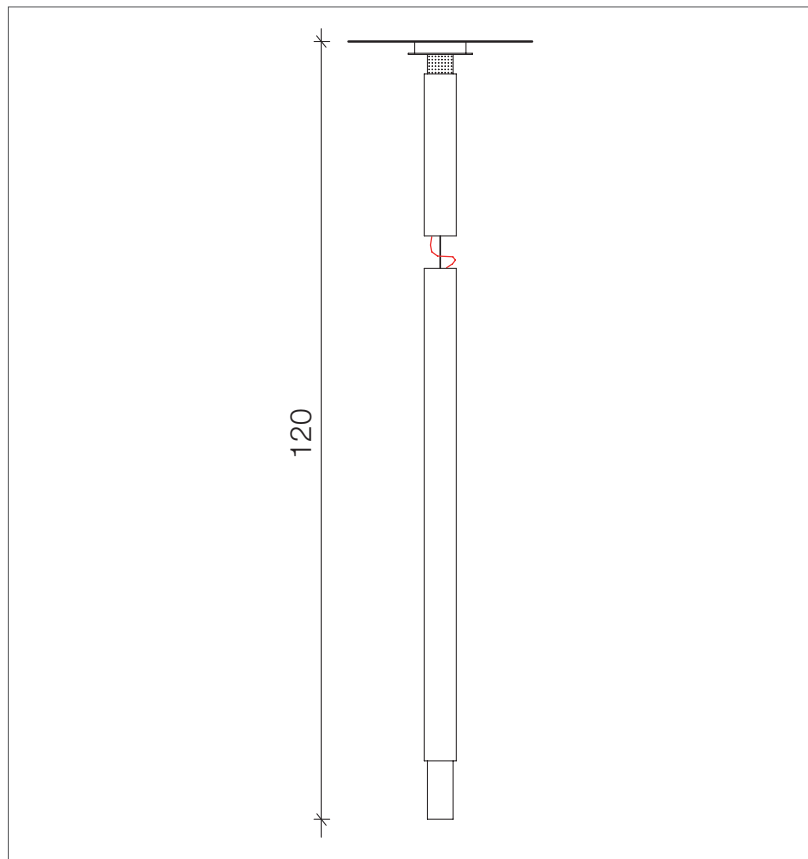

Experimentation and innovation were chosen to define this lighting fixture like a string to the definition of these lighting fixtures, this design is produced with high technology to achieve maximum performance. The LED light beam emitted aims to illuminate accurately specific areas, while the glass terminal enhances its presence in the light diffusion. The design is complemented by the characteristic textile power cord covered in red colour. Proposed in various standard finishes with ample possibilities for customization.

DESCRIPTION

Suspension lamp with direct light.
Painted metal structure.
Glass terminal element.
Red decorative electric cable.
Unique diameter Ø5 cm.

FINISHES

STANDARD	SPECIAL
White	Copper Matt
Black	Gold Matt
Tan	

Article	Colour Temperature (K)	Power (W)	Nominal Flux	Measures (cm)	Weight (kg)
Stick 120	3.000 K	5W	550 lm	Ø5 x h.120	3,4

CE IP 44

This device is equipped with integrated LED lamps.

The lamps of this device are not replaceable.

LIGHTDROPSDESIGN
STICK 120

A++
A+
A
B
C
D
E

LED

874/2012

CODE CREATION

MODEL

LDDSTK12 - stick 120cm

FINISHES