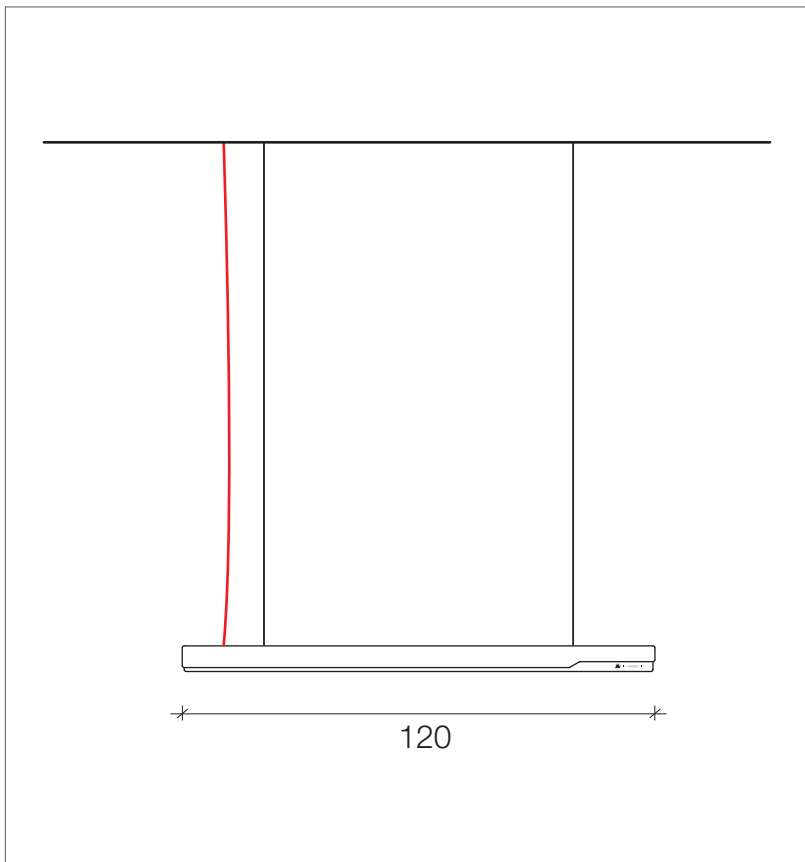

DESCRIPTION

Suspension lamp with direct light.
Painted metal structure.
Red decorative electric cable.

FINISHES

STANDARD

-  White
-  Black
-  Tan

SPECIAL

-  Copper Matt
-  Gold Matt

Article	Colour Temperature (K)	Power (W)	Nominal Flux	Measures (cm)	Weight (kg)
Horizon 120	3.000 K	28W	2.450 lm	120 x 6.5 x 3.3	7,4

CE    IP 44

 This device is equipped with integrated LED lamps.

The lamps of this device are not replaceable.

 LIGHTDROPSDESIGN
HORIZON 120

Energy efficiency scale: A++, A+, A, B, C, D, E. A bracket groups A+, A, and B, with 'LED' written next to it. A large 'X' is drawn over the B, C, D, and E categories.