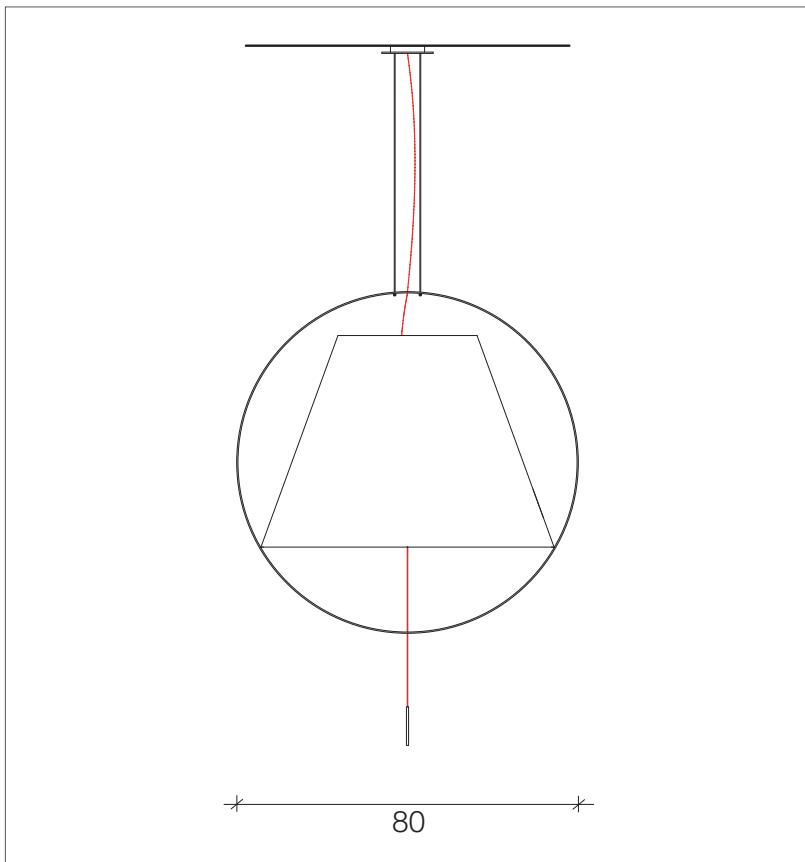

The E_MOTION light collection is characterized by pure and essential lines: the circle, symbol of geometric perfection, incorporates the archetype of the conical lampshade. The name joins two conceptual ideas that directed the project research: "E" like emotion and "_MOTION" like movement to indicate the close relationship between emotion and movement.

DESCRIPTION

Suspension lamp with indirect light.
Cotton and pvc lampshade.
Disc in opaque PMMA.
Painted metal structure. Suspended with steel cable.
Red decorative electric cable.

FINISHES

STANDARD		SPECIAL	
	White		Copper Matt
	Black		Gold Matt
	Tan		

Article	Colour Temperature (K)	Power (W)	Nominal Flux	Measures (cm)	Weight (kg)
Susp - Ø80	3.000 K	27W (3x E27)	2.418 lm	80x80x80	6,5

This luminaire is compatible with bulbs of this energy classes: **A++**, **A+**, **A**, **B**, **C**, **D**, **E**