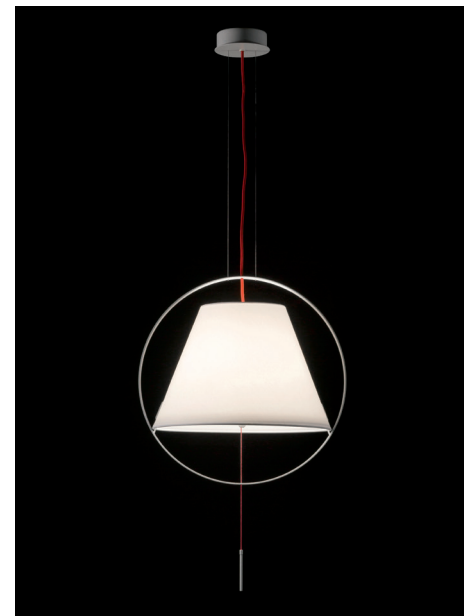

The E_MOTION light collection is characterized by pure and essential lines: the circle, symbol of geometric perfection, incorporates the archetype of the conical lampshade. The name joins two conceptual ideas that directed the project research: "E" like emotion and "_MOTION" like movement to indicate the close relationship between emotion and movement.

DESCRIPTION

Suspension lamp with indirect light.
Cotton and pvc lampshade.
Disc in opaque PMMA.
Painted metal structure. Suspended with steel cable.
Red decorative electric cable.

FINISHES

STANDARD		SPECIAL	
	White		Copper Matt
	Black		Gold Matt
	Tan		

Article	Colour Temperature (K)	Power (W)	Nominal Flux	Measures (cm)	Weight (kg)
Susp - Ø80	3.000 K	27W (3x E27)	2.418 lm	80x80x80	6,5

This luminaire is compatible with bulbs of this energy classes: **A++**, **A+**, **A**, **B**, **C**, **D**, **E**

This luminaire is sell with LED bulb in energy class: **A+**

LIGHTDROPSDESIGN
EMOTION SUSPENSION 80

874/2012

CODE CREATION

MODEL	FINISHES
LDDEMOS80 - e_motion susp. 80cm	1 - white 2 - black 3 - tan 4 - gold matt 5 - copper matt