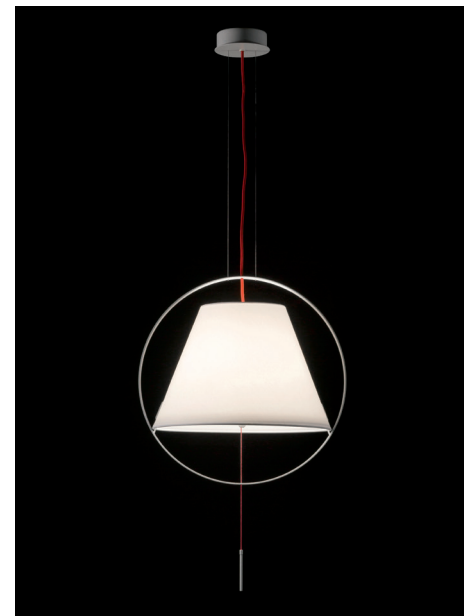

The E_MOTION light collection is characterized by pure and essential lines: the circle, symbol of geometric perfection, incorporates the archetype of the conical lampshade. The name joins two conceptual ideas that directed the project research: "E" like emotion and "_MOTION" like movement to indicate the close relationship between emotion and movement.

DESCRIPTION

Suspension lamp with indirect light.
Cotton and pvc lampshade.
Disc in opaque PMMA.
Painted metal structure. Suspended with steel cable.
Red decorative electric cable.

FINISHES

STANDARD	SPECIAL
 White	 Copper Matt
 Black	 Gold Matt
 Tan	

Article	Colour Temperature (K)	Power (W)	Nominal Flux	Measures (cm)	Weight (kg)
Susp - Ø45	3.000 K	9W (1x E27)	806 lm	45x45x45	2,7

 This luminaire is compatible with bulbs of this energy classes:

This luminaire is sell with LED bulb in energy class: **A+**