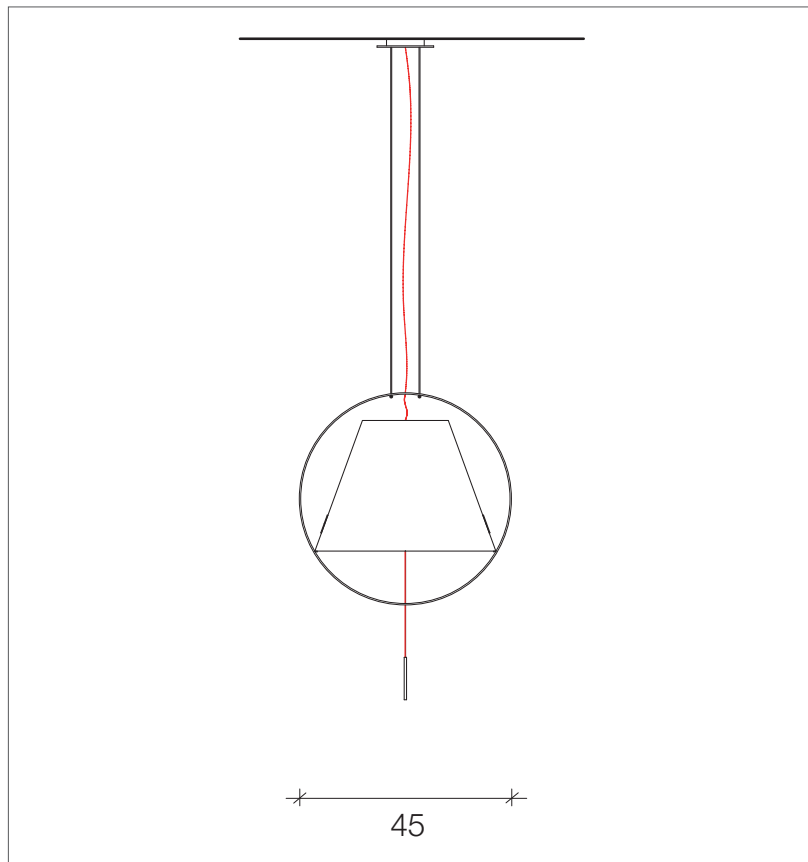

The E_MOTION light collection is characterized by pure and essential lines: the circle, symbol of geometric perfection, incorporates the archetype of the conical lampshade. The name joins two conceptual ideas that directed the project research: "E" like emotion and "_MOTION" like movement to indicate the close relationship between emotion and movement.

DESCRIPTION

Suspension lamp with indirect light.
Cotton and pvc lampshade.
Disc in opaque PMMA.
Painted metal structure. Suspended with steel cable.
Red decorative electric cable.

FINISHES

STANDARD	SPECIAL
 White	 Copper Matt
 Black	 Gold Matt
 Tan	

Article	Colour Temperature (K)	Power (W)	Nominal Flux	Measures (cm)	Weight (kg)
Susp - Ø45	3.000 K	9W (1x E27)	806 lm	45x45x45	2,7

 This luminaire is compatible with bulbs of this energy classes:

This luminaire is sell with LED bulb in energy class: **A+**