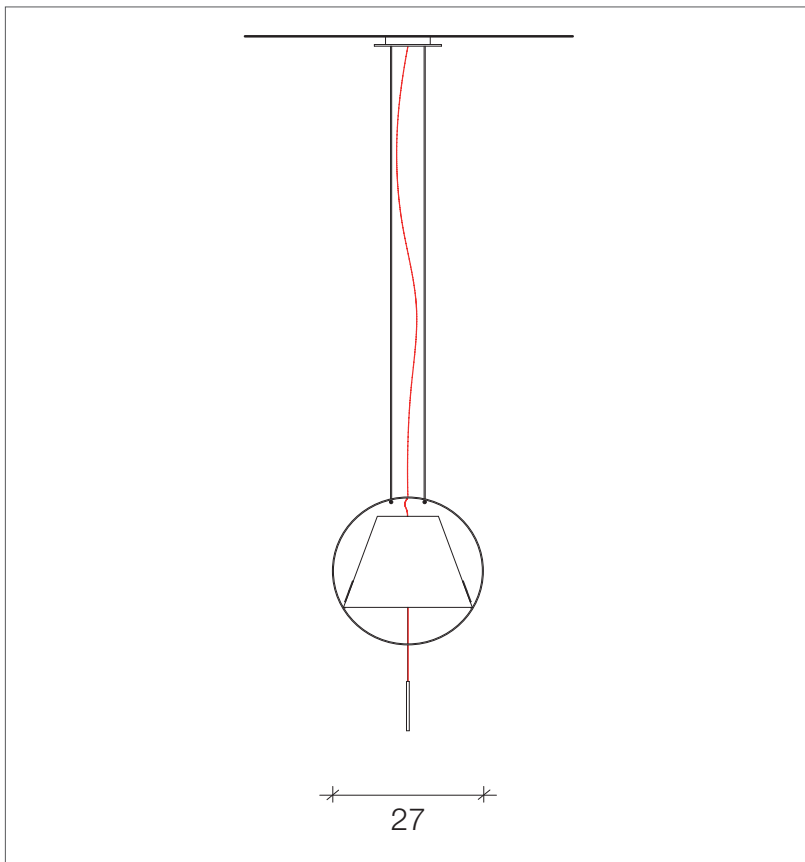

The E_MOTION light collection is characterized by pure and essential lines: the circle, symbol of geometric perfection, incorporates the archetype of the conical lampshade. The name joins two conceptual ideas that directed the project research: "E" like emotion and "_MOTION" like movement to indicate the close relationship between emotion and movement.

DESCRIPTION

Suspension lamp with indirect light.
Cotton and pvc lampshade.
Disc in opaque PMMA.
Painted metal structure. Suspended with steel cable.
Red decorative electric cable.

FINISHES

STANDARD	SPECIAL
 White	 Copper Matt
 Black	 Gold Matt
 Tan	

Article	Colour Temperature (K)	Power (W)	Nominal Flux	Measures (cm)	Weight (kg)
Susp - Ø27	3.000 K	4W (1x E14)	250 lm	27x27x27	1,7

 This luminaire is compatible with bulbs of this energy classes:

This luminaire is sell with LED bulb in energy class: **A+**