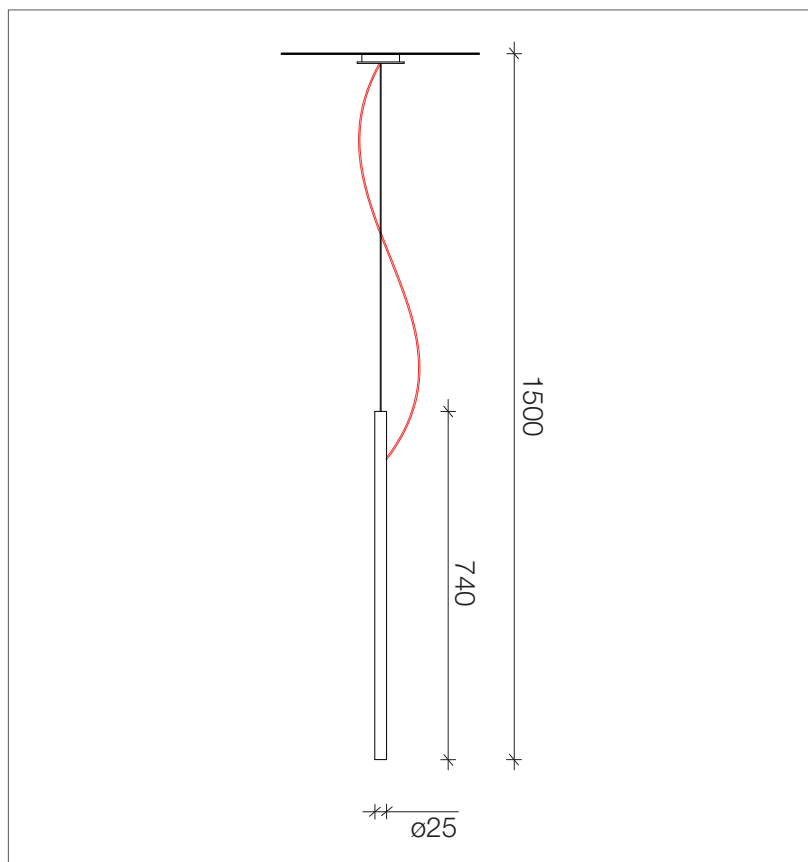

Simplicity and elegance featured this new proposal of Light Drops Design, BAMBOO, is a suspension lamp characterized by minimal design; it can be used individually or from three elements linear compositions. Composed by a 25 mm diameter metallic tube, it keep inside a 3W Led. The design is completed by the characteristic red fabric power cord. A unique size is available from Ø 25 mm and height 1500 mm, with wide possibilities of customization.

DESCRIPTION

Suspension lamp with direct light.
Painted metal structure.
Red decorative electric cable.
Unique diameter Ø 2,5 cm.

FINISHES

STANDARD	SPECIAL
White	Copper Matt
Black	Gold Matt
Tan	

Article	Colour Temperature (K)	Power (W)	Nominal Flux	Measures (cm)	Weight (kg)
Single Bamboo	3.000 K	3W	300 lm	Ø2,5 x 150	1,0

CE IP 20

This device is equipped with integrated LED lamps.

The lamps of this device are not replaceable.

LIGHTDROPSDESIGN
BAMBOO

874/2012

Energy efficiency scale: A++, A+, A, B, C, D, E. A bracket groups A++ and A+ as 'LED'. A large 'X' is drawn over the B, C, D, and E categories.