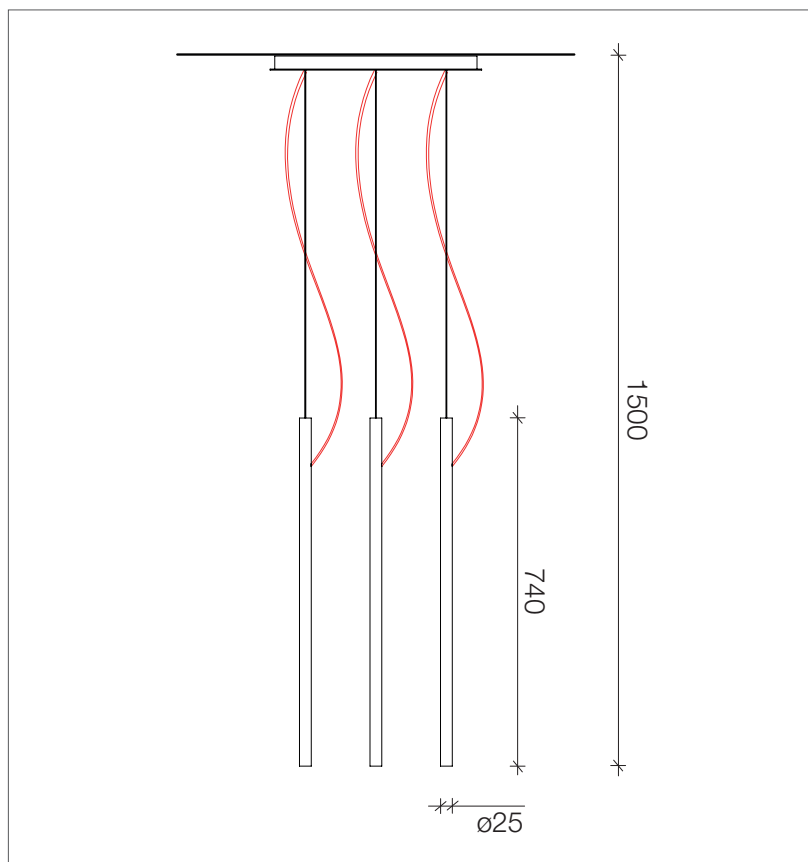

Simplicity and elegance featured this new proposal of Light Drops Design, BAMBOO, is a suspension lamp characterized by minimal design; it can be used individually or from three elements linear compositions. Composed by a 25 mm diameter metallic tube, it keep inside a 3W Led. The design is completed by the characteristic red fabric power cord. A unique size is available from Ø 25 mm and height 1500 mm, with wide possibilities of customization.

DESCRIPTION

Suspension lamp with direct light.
Composition of three elements.
Painted metal structure.
Red decorative electric cable.
Unique diameter Ø 2,5 cm.

FINISHES

STANDARD	SPECIAL
White	Copper Matt
Black	Gold Matt
Tan	

Article	Colour Temperature (K)	Power (W)	Nominal Flux	Measures (cm)	Weight (kg)
Linear Bamboo	3.000 K	3x 3W	3x 300 lm	Ø2,5 x 45 x 150	3,0

This device is equipped with integrated LED lamps.

The lamps of this device are not replaceable.