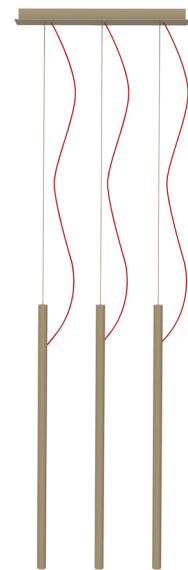

Simplicity and elegance featured this new proposal of Light Drops Design, BAMBOO, is a suspension lamp characterized by minimal design; it can be used individually or from three elements linear compositions. Composed by a 25 mm diameter metallic tube, it keep inside a 3W Led. The design is completed by the characteristic red fabric power cord. A unique size is available from Ø 25 mm and height 1500 mm, with wide possibilities of customization.

DESCRIPTION

Suspension lamp with direct light.
Composition of three elements.
Painted metal structure.
Red decorative electric cable.
Unique diameter Ø 2,5 cm.

FINISHES

STANDARD	SPECIAL
White	Copper Matt
Black	Gold Matt
Tan	

Article	Colour Temperature (K)	Power (W)	Nominal Flux	Measures (cm)	Weight (kg)
Linear Bamboo	3.000 K	3x 3W	3x 300 lm	Ø2,5 x 45 x 150	3,0

This device is equipped with integrated LED lamps.

The lamps of this device are not replaceable.